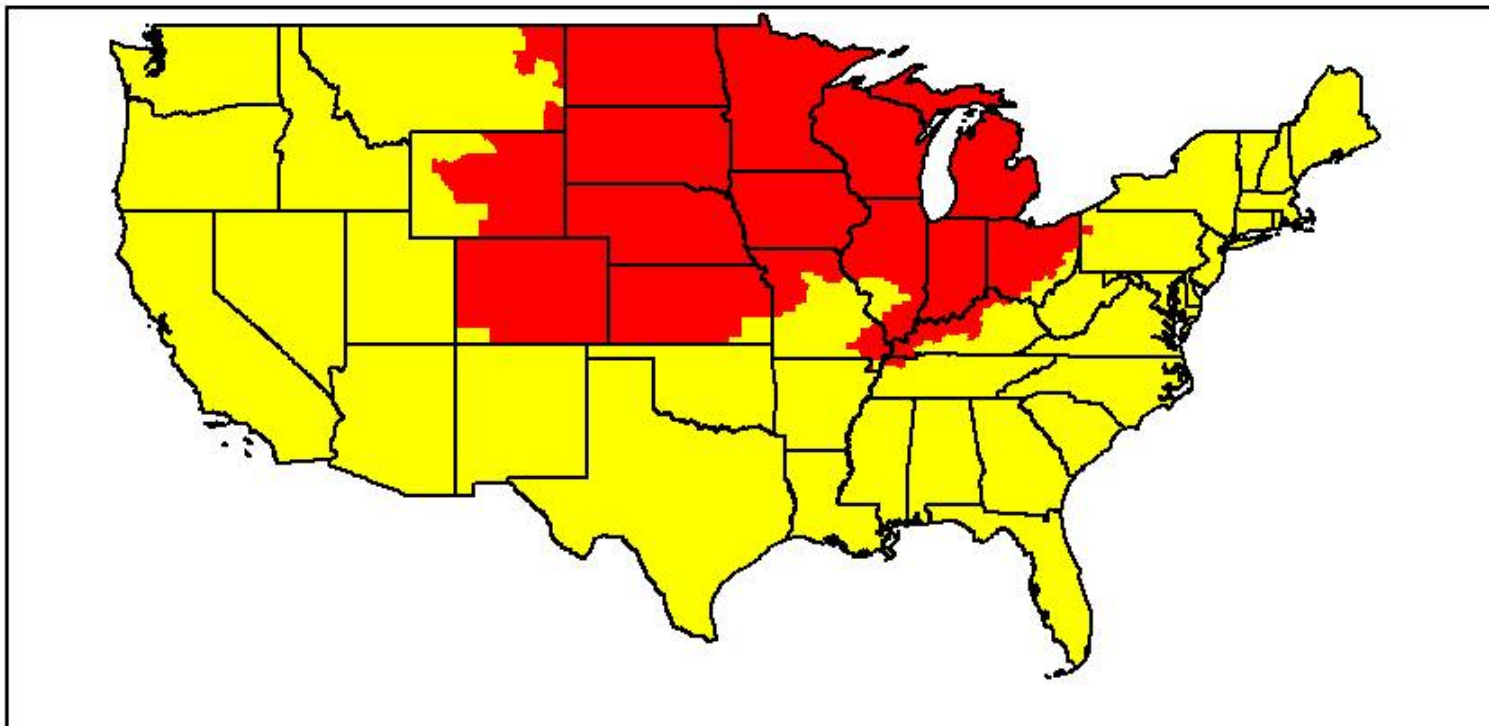

**ESPN on ABC - College Football**  
**TCU at West Virginia | Purdue at Nebraska**  
**Saturday, November 1, 2014 - 3:30 - 7 PM ET / 12:30 - 4 PM PT**

ESPN2 will carry the reverse mirror of both games.

**ESPN on ABC - College Football**  
**Illinois at Ohio State | Oklahoma State at Kansas**  
**Saturday, November 1, 2014 - 8 - 11 PM ET / 5 - 8 PM PT**

**ABC/ESPN College Football: Saturday, November 1, 2014 3:30 PM ET  
Purdue @ Nebraska**

	<b>ABC</b>		<b>ESPN2</b>
	Watch ABC		DirecTV Ch. #209-1 SD/HD
	WatchESPN		DishNet Ch. #146 (SD only)
	ESPN3		WatchESPN
			ESPN3

**Note: Alaska & Hawaii will receive Purdue @ Nebraska on ESPN2**

**ABC/ESPN College Football: Saturday, November 1, 2014 3:30 PM ET  
TCU @ West Virginia**

	<b>ABC</b>		<b>ESPN2</b>
	Watch ABC		DirecTV Ch. #209 SD/HD
	ESPN3		DishNet Ch. #144 SD/HD
			ESPN3

**Note: Alaska & Hawaii will receive TCU @ West Virginia on ABC**