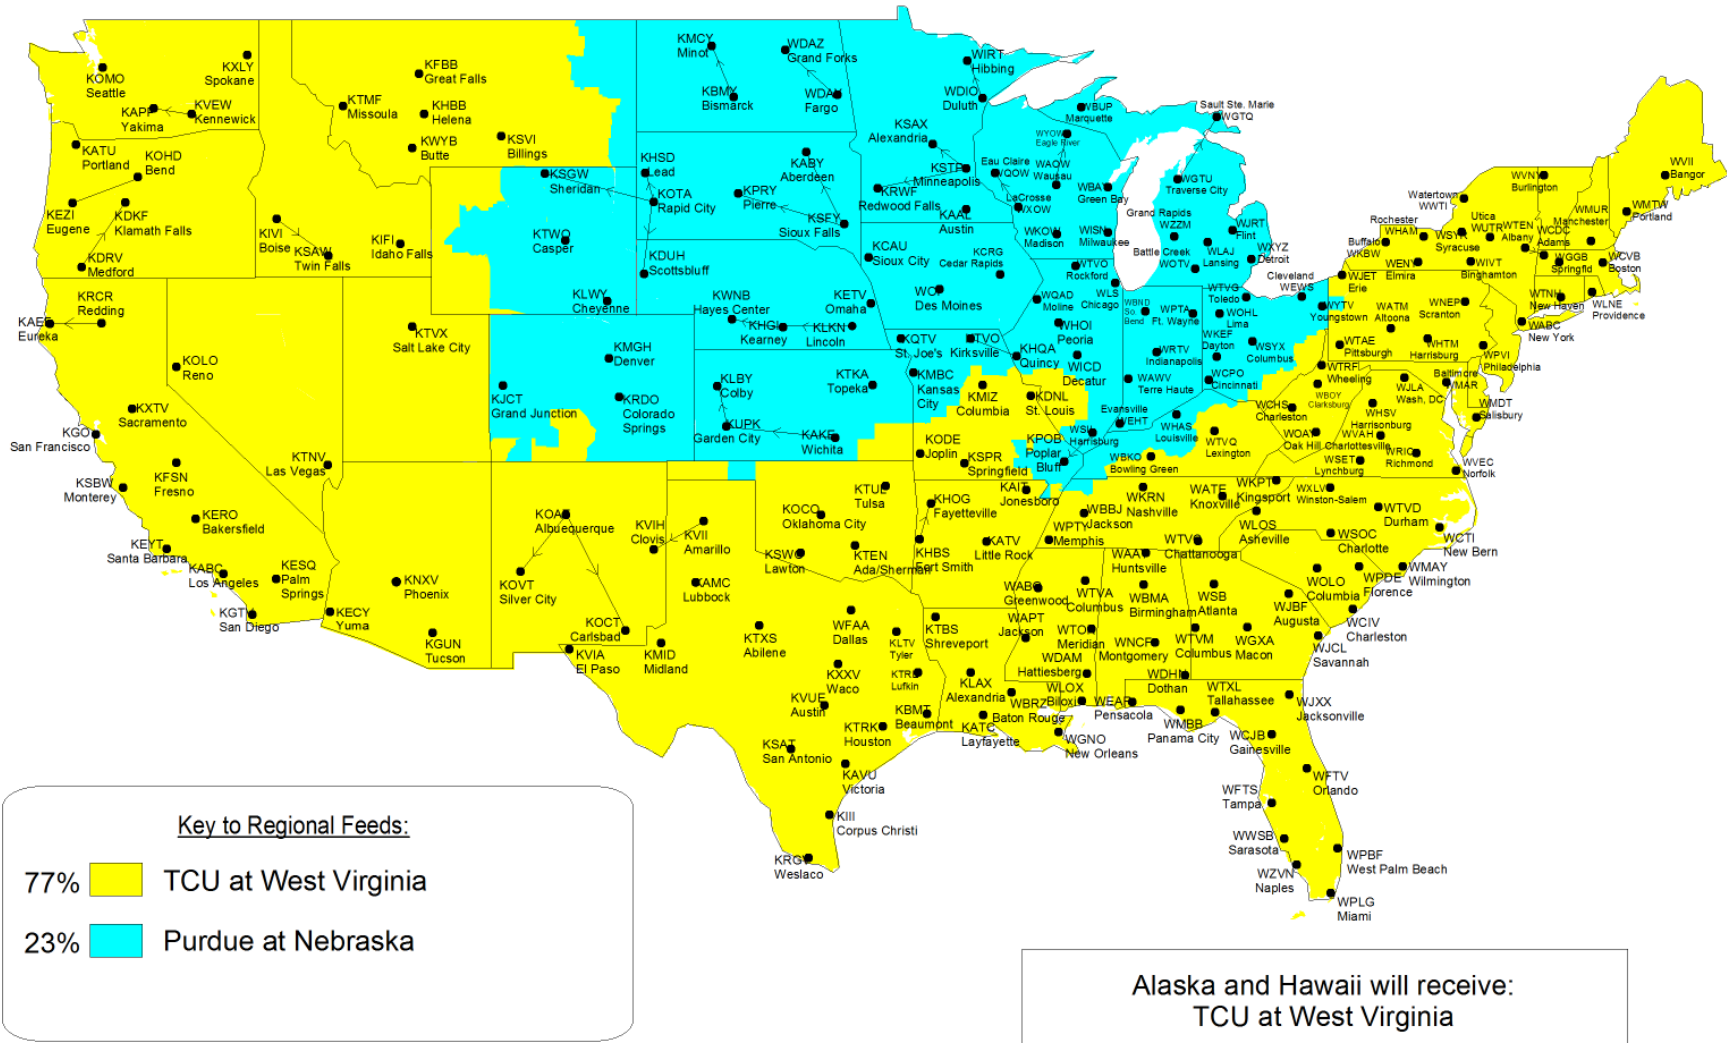

**ESPN on ABC - College Football**  
**TCU at West Virginia | Purdue at Nebraska**  
**Saturday, November 1, 2014 - 3:30 - 7 PM ET / 12:30 - 4 PM PT**

ESPN2 will carry the reverse mirror of both games.

**ESPN on ABC - College Football**  
**Illinois at Ohio State | Oklahoma State at Kansas**  
**Saturday, November 1, 2014 - 8 - 11 PM ET / 5 - 8 PM PT**

**ABC/ESPN College Football: Saturday, November 1, 2014 3:30 PM ET  
Purdue @ Nebraska**

	<b>ABC</b>		<b>ESPN2</b>
	Watch ABC		DirecTV Ch. #209-1 SD/HD
	WatchESPN		DishNet Ch. #146 (SD only)
	ESPN3		WatchESPN
			ESPN3

**Note: Alaska & Hawaii will receive Purdue @ Nebraska on ESPN2**

**ABC/ESPN College Football: Saturday, November 1, 2014 3:30 PM ET  
TCU @ West Virginia**

	<b>ABC</b>		<b>ESPN2</b>
	Watch ABC		DirecTV Ch. #209 SD/HD
	ESPN3		DishNet Ch. #144 SD/HD
			ESPN3

**Note: Alaska & Hawaii will receive TCU @ West Virginia on ABC**