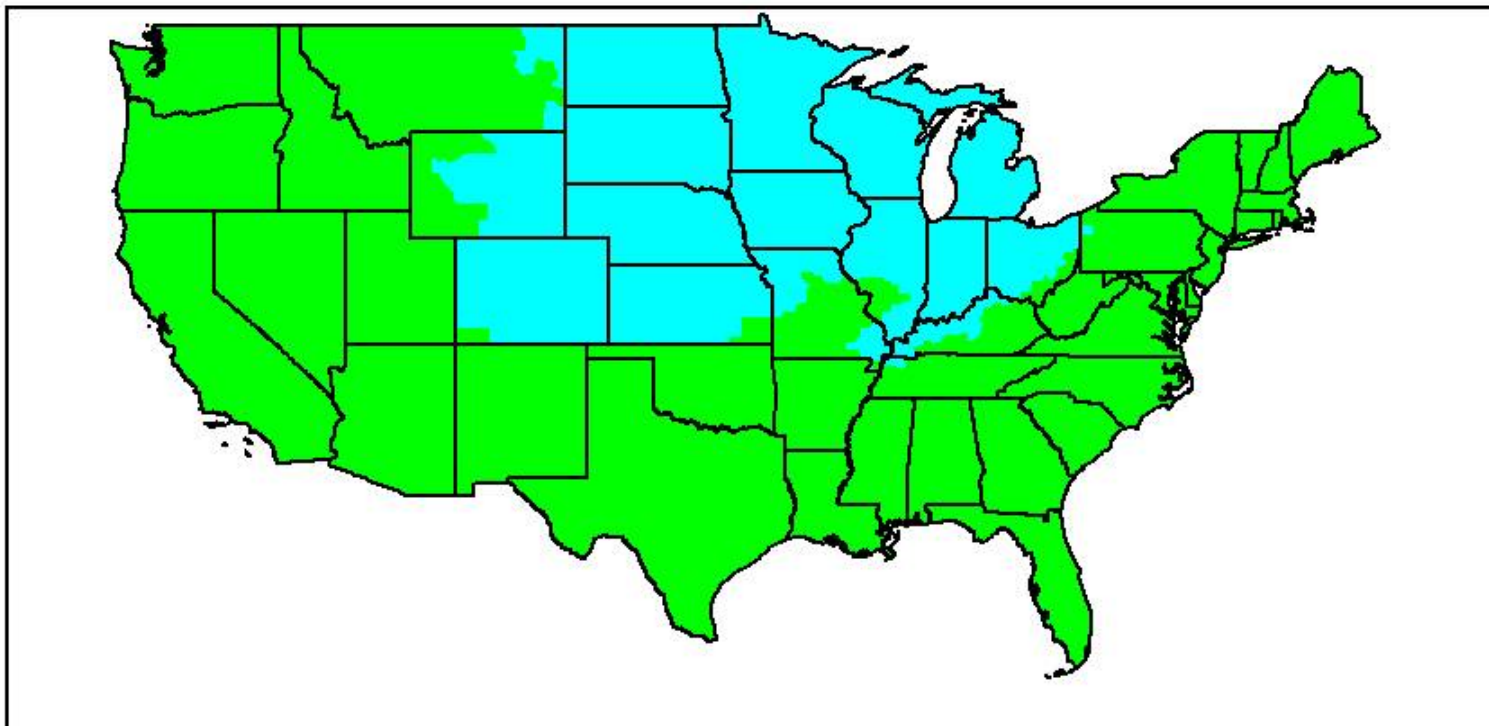

**ESPN on ABC - College Football**  
**TCU at West Virginia | Purdue at Nebraska**  
**Saturday, November 1, 2014 - 3:30 - 7 PM ET / 12:30 - 4 PM PT**

ESPN2 will carry the reverse mirror of both games.

**ESPN on ABC - College Football**  
**Illinois at Ohio State | Oklahoma State at Kansas**  
**Saturday, November 1, 2014 - 8 - 11 PM ET / 5 - 8 PM PT**

**ABC/ESPN College Football: Saturday, November 1, 2014 3:30 PM ET  
Purdue @ Nebraska**

	<b>ABC</b>		<b>ESPN2</b>
	Watch ABC		DirecTV Ch. #209-1 SD/HD
	WatchESPN		DishNet Ch. #146 (SD only)
	ESPN3		WatchESPN
			ESPN3

**Note: Alaska & Hawaii will receive Purdue @ Nebraska on ESPN2**

**ABC/ESPN College Football: Saturday, November 1, 2014 3:30 PM ET  
TCU @ West Virginia**

	<b>ABC</b>		<b>ESPN2</b>
	Watch ABC		DirecTV Ch. #209 SD/HD
	ESPN3		DishNet Ch. #144 SD/HD
			ESPN3

**Note: Alaska & Hawaii will receive TCU @ West Virginia on ABC**