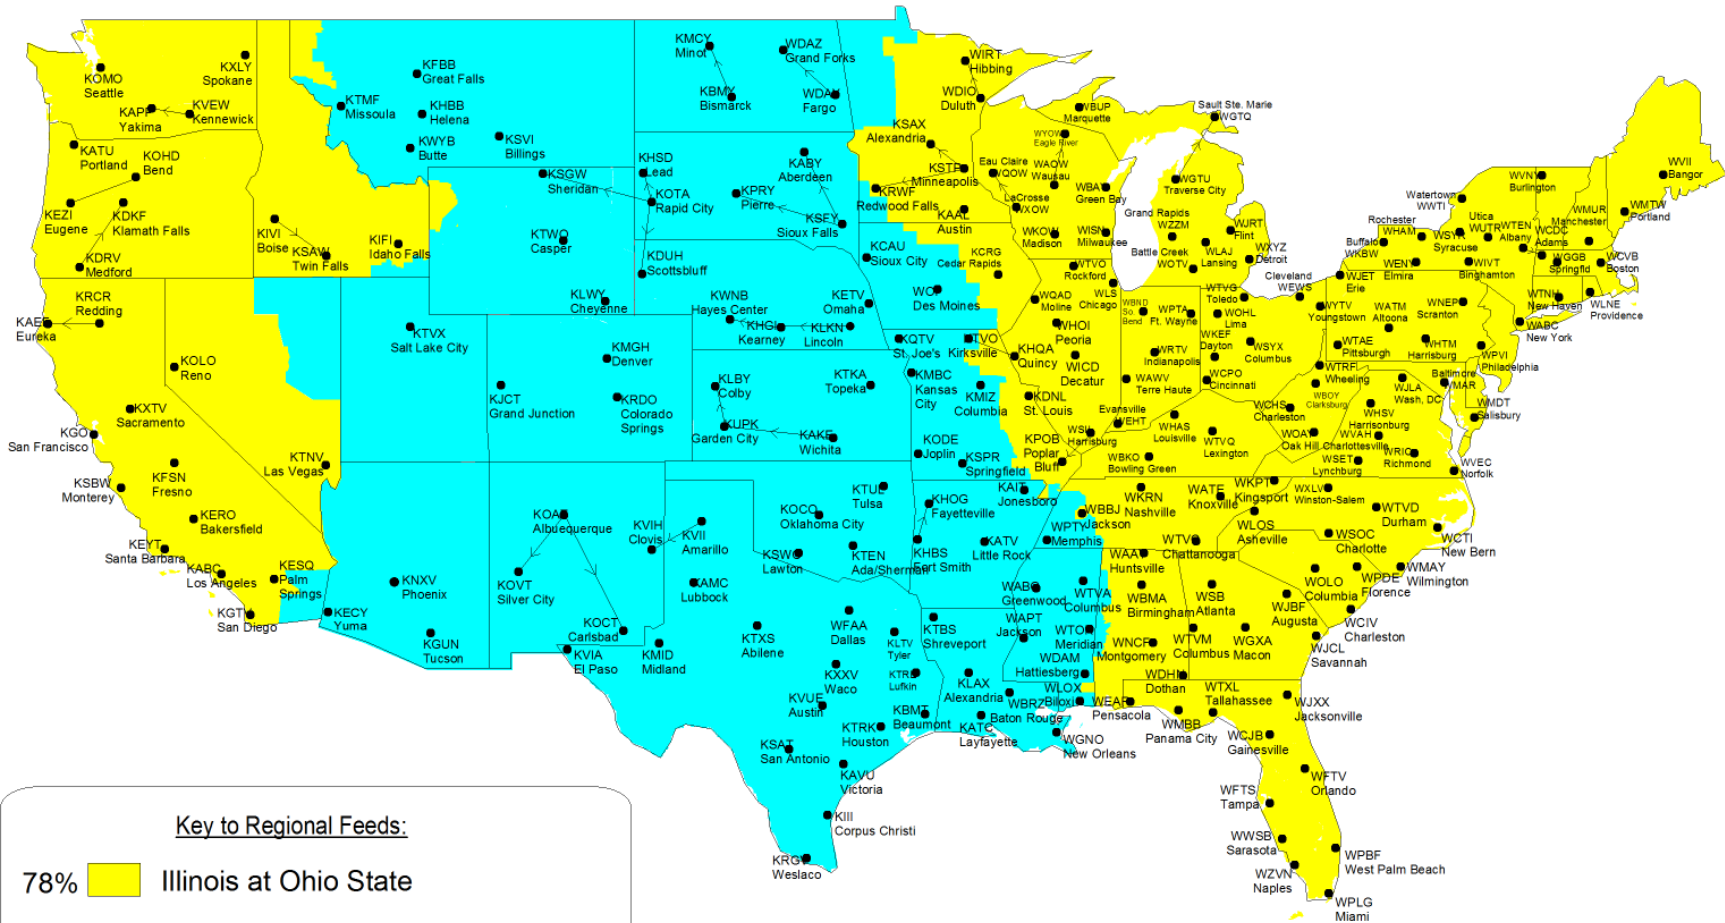

**ESPN on ABC - College Football**  
**TCU at West Virginia | Purdue at Nebraska**  
**Saturday, November 1, 2014 - 3:30 - 7 PM ET / 12:30 - 4 PM PT**

ESPN2 will carry the reverse mirror of both games.

**ESPN on ABC - College Football**  
**Illinois at Ohio State | Oklahoma State at Kansas**  
**Saturday, November 1, 2014 - 8 - 11 PM ET / 5 - 8 PM PT**

**ABC/ESPN College Football: Saturday, November 1, 2014 3:30 PM ET  
Purdue @ Nebraska**

	<b>ABC</b>		<b>ESPN2</b>
	Watch ABC		DirecTV Ch. #209-1 SD/HD
	WatchESPN		DishNet Ch. #146 (SD only)
	ESPN3		WatchESPN
			ESPN3

**Note: Alaska & Hawaii will receive Purdue @ Nebraska on ESPN2**

**ABC/ESPN College Football: Saturday, November 1, 2014 3:30 PM ET  
TCU @ West Virginia**

	<b>ABC</b>		<b>ESPN2</b>
	Watch ABC		DirecTV Ch. #209 SD/HD
	ESPN3		DishNet Ch. #144 SD/HD
			ESPN3

**Note: Alaska & Hawaii will receive TCU @ West Virginia on ABC**